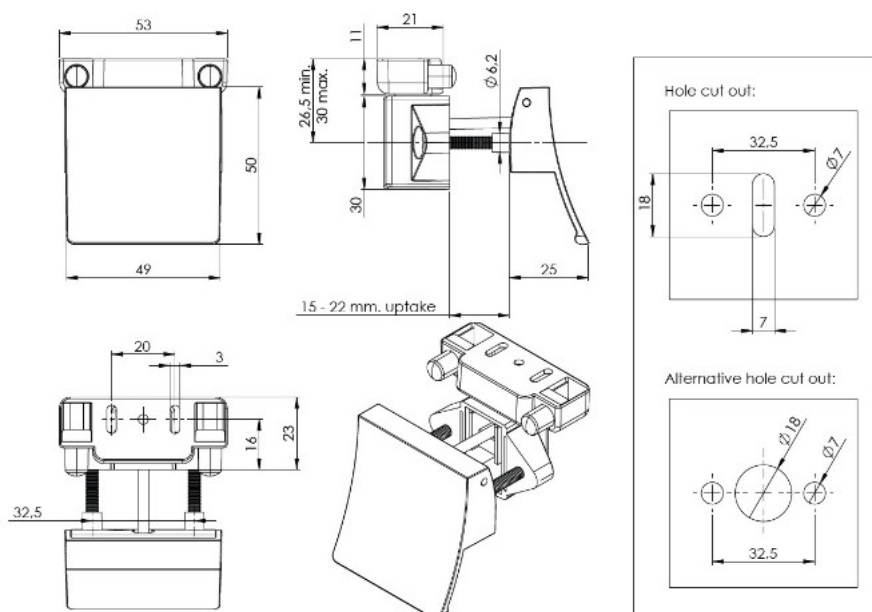

## Description:

Slam Lock "RV", W/Lift Handle "L", 15-22mm, CPL, Zamak Handle & Grey ABS Housing, Incl. Grey ABS Striker W/Spring Tension

## Item number:

14.03.075-0

Units	Box	Carton	HS Code	Barcode
Pcs.	10	100	8301300000	
				5704866518338